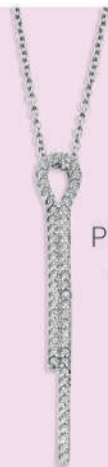

P2475W

€74,-